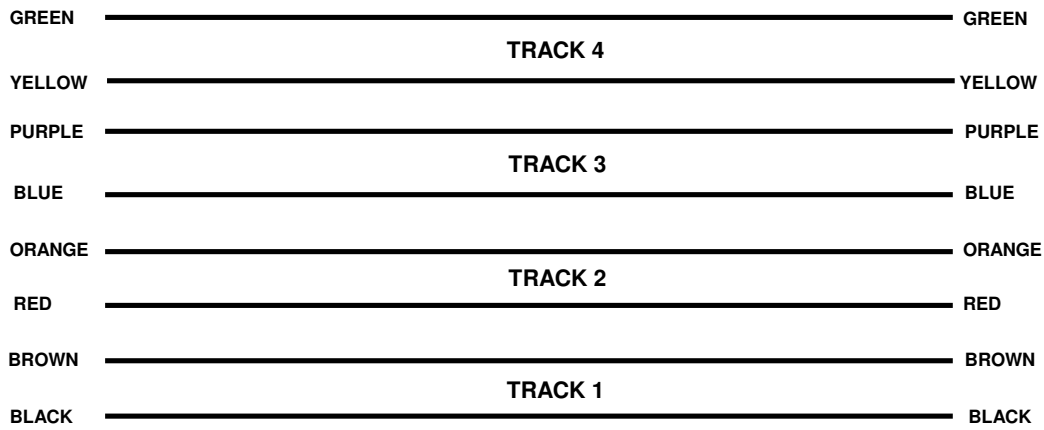

WIRING OF INTER MODULE CONNECTOR

PIN	COLOUR
1	BLACK
2	BROWN
3	RED
4	ORANGE
5	YELLOW
6	GREEN
7	BLUE
8	PURPLE
9	Not used

**FEMALE
SOCKET**

**MALE
PLUG**