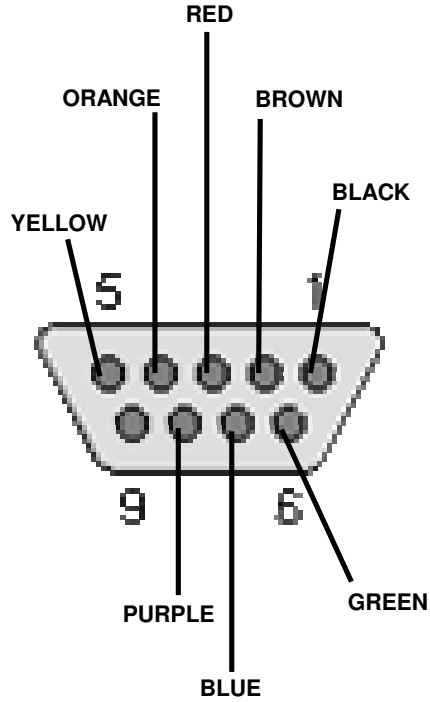

WIRING OF INTER MODULE CONNECTOR

PIN	COLOUR
1	BLACK
2	BROWN
3	RED
4	ORANGE
5	YELLOW
6	GREEN
7	BLUE
8	PURPLE
9	Not used

**FEMALE
SOCKET**

**MALE
PLUG**